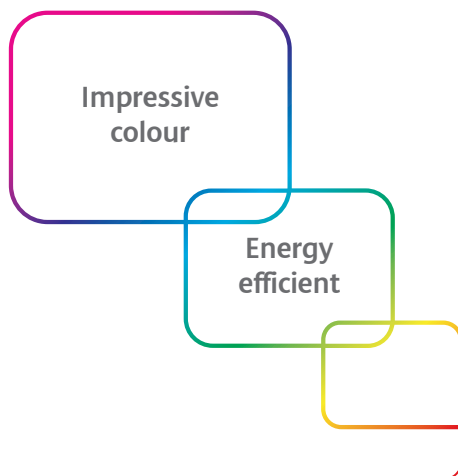

The end result is that your work benefits from the finest colour reproduction. Give your brochures, reports, presentations and leaflets added impact - with beautiful colour images, bold graphics and sharp, fine text.

Save time, cut energy costs

Save time with productive 21 ppm¹ colour printing and copying. There's no waiting, thanks to our unique and eco-friendly Quick First-Print technologies. With instant warm-up from sleep mode, the unit springs into action the moment you need it. A fast First Copy Out Time of only 12.5 seconds² adds to time-saving efficiency.

Our exclusive Colour On-Demand Fixing technology ensures class leading energy efficiency. Units use only 1.2 watts in sleep mode, to reduce energy consumption and cut costs. These i-SENSYS colour multifunctional printers are Energy Star certified with a low TEC (Typical Electricity Consumption) rating when compared to many competitive machines in the same class.

1. i-SENSYS MF8450 17ppm colour printing and copying
2. i-SENSYS MF8450 FCOT 16 seconds