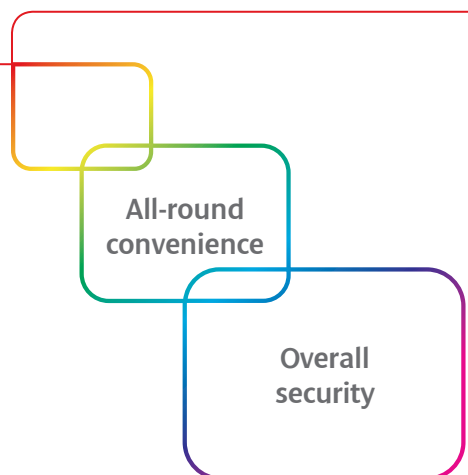

High yield cartridges

Black cartridge - all models: 6000 pages³
Colour cartridges - i-SENSYS MF9170/9130: 6000 pages³
Colour cartridges - i-SENSYS MF8450: 4000 pages³