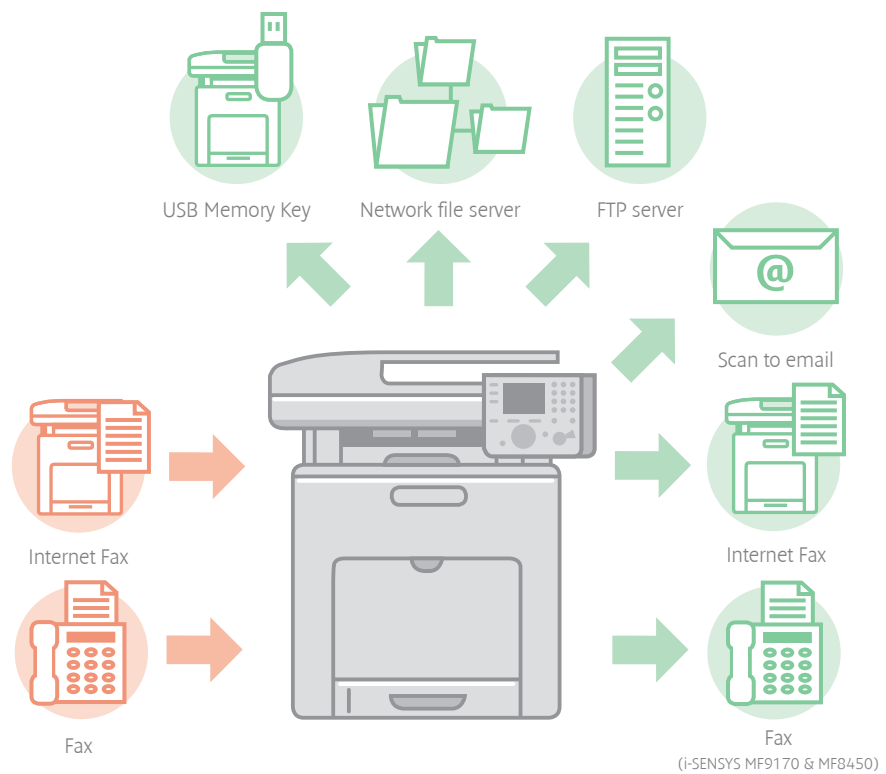

SEND FUNCTIONALITY

Ultimate usability

Simple to use straight from the start, these user-friendly models allow your business to achieve maximum efficiency right away with minimum effort. The large 3.5 inch colour TFT display with Easy-Scroll Wheel allows everyone effortless access to all functions.

**3.5 inch
colour TFT
display**

A target-orientated graphical menu enables speedy, straightforward operation.

Intuitive and illustrated set up and trouble-shooting wizards ensure smooth and hassle-free functioning at all times.

Share information effortlessly

Speed up and simplify your workflow and save time with powerful and flexible SEND functionality. Scan colour documents quickly and easily for direct distribution via email, network file server, FTP server, internet fax or USB memory key.

Documents can be scanned into a number of digital formats including convenient 'Compact PDF' using Canon's unique high compression technology. This provides high quality, portable PDF documents that are perfect for sharing via SEND functionality.