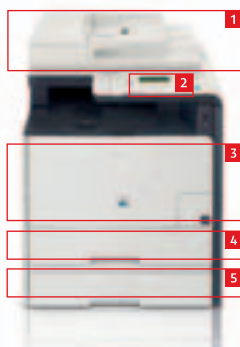

i-SENSYS

MF8350Cdn

Specifications

- **1** Flatbed & 50-sheet ADF
- **2** 5-line LCD display
- **3** 50-sheet multi-purpose tray
- **4** 250-sheet cassette
- **5** Optional 250-sheet cassette
- **6** Cartridge 718
  (4 colours available: Cyan, Magenta, Yellow and Black, and Black Value Pack available)

Machine type Available functions	Colour Laser All-In-One Print, Copy, Scan and Fax
PRINTER Print speed Printing method Print quality Print resolution Double sided printing Printer languages Print margins Toner saver mode	Up to 20 ppm colour and mono (A4) Colour laser beam printing Up to 2400 x 600 dpi with Automatic Image Refinement 600 x 600 dpi Automatic UFRII-LT 5 mm-top, bottom, left and right Yes
COPIER Copy speed First Copy Output Time (FCOT) Copy resolution Copy modes Double sided copying Multiple copy Reduction / Enlargement Other features	Up to 20 cpm colour and mono (A4) Approx. 16 seconds or less Up to 600 x 600 dpi Text/Photo/Map (Default), Text/Photo/Map (quality), Printed Image, Text 1-sided to 2-sided (Manual) Up to 99 copies 25-400% in 1% increments Frame Erase, Collate, 2 on 1, 4 on 1, ID card copy
SEND FUNCTIONS Scan to USB memory key File formats	Yes PDF
SCANNER Type Scan resolution Colour scanning depth Greyscales Compatibility Max. scan width	Colour Optical: Up to 600 x 600 dpi Enhanced: Up to 9600 x 9600 dpi 24 bit/24 bit (input/output) 256 levels TWAIN , WIA 216 mm
FAX Modem speed Receive mode Fax resolution Fax memory Speed dials Group dials/destinations Sequential broadcast Memory backup Double sided faxing Other features	Super G3 33.6kbps (Up to 3 seconds/page¹) Fax only, Fax/Tel Auto Switch, Answer Mode, Manual RX Standard: 200 x 100 dpi Fine: 200 x 200 dpi Photo: 200 x 200 dpi Super fine: 200 x 400 dpi Ultra fine: 400 x 400 dpi Up to 512 pages¹ Max. 200 (including 19 one-touch dials) Max. 199 dials / Max. 199 destinations Max. 201 locations 5 mins Yes (Receive/ Transmit (Manual)) Fax Forwarding, Dual Access, Remote Reception, PC Fax (TX only)
MEDIA HANDLING Scanner type Paper input (Standard) Paper input (Option) Paper output Media types	Flatbed and Automatic Document Feeder (ADF) 250-sheet cassette 50-sheet multi-purpose tray 50-sheet ADF 250-sheet cassette 125-sheet Plain paper, Recycled paper, Heavy Paper, Transparency, Coated Paper, Label, Index card, Envelope